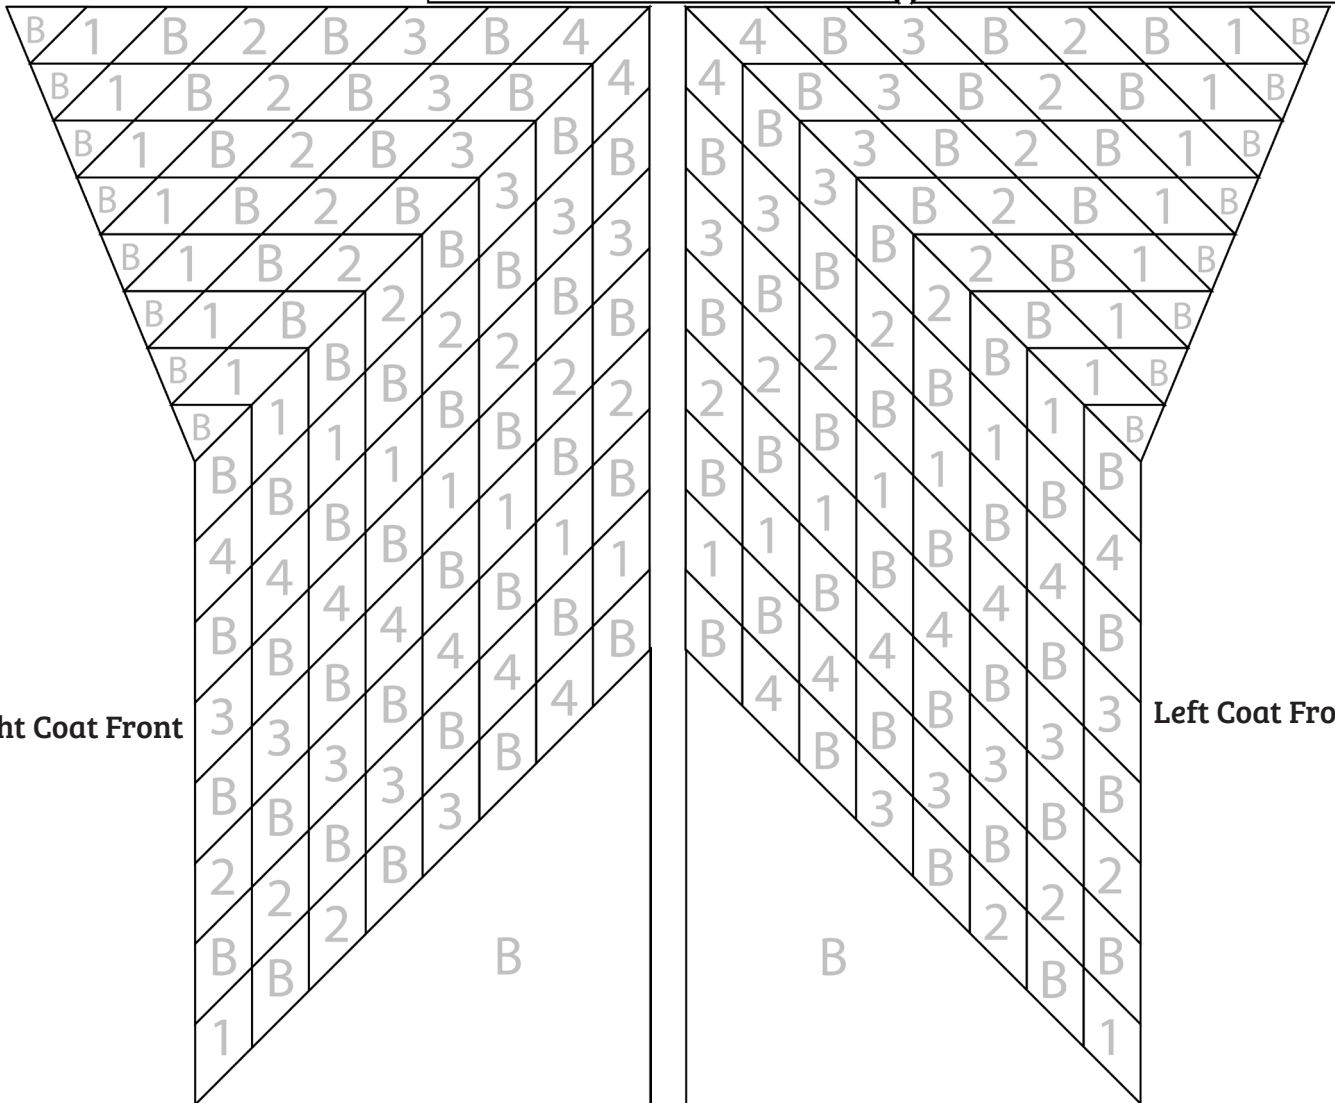

Lone Star Quilted Elements Coloring Sheet

Right Hood

Left Hood

Collar

Right Coat Front

Left Coat Front

Lone Star Quilted Elements Coloring Sheet

©2024 Crinkle Dreams www.crinkledreams.com

Right & Left Sleeve

Color Key:

Fabric Choices:

1: _____
2: _____
3: _____
4: _____
Background: _____

Coat Back