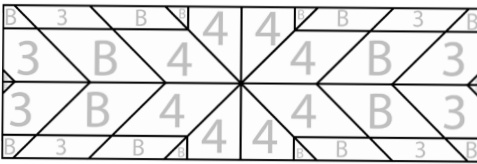

Lone Star Quilted Elements Coloring Sheet

Right Hood

Left Hood

Collar

Right Coat Front

Left Coat Front

Lone Star Quilted Elements Coloring Sheet

©2024 Crinkle Dreams www.crinkledreams.com

Right & Left Sleeve

Color Key:

Fabric Choices:

1: _____
2: _____
3: _____
4: _____
Background: _____

Coat Back