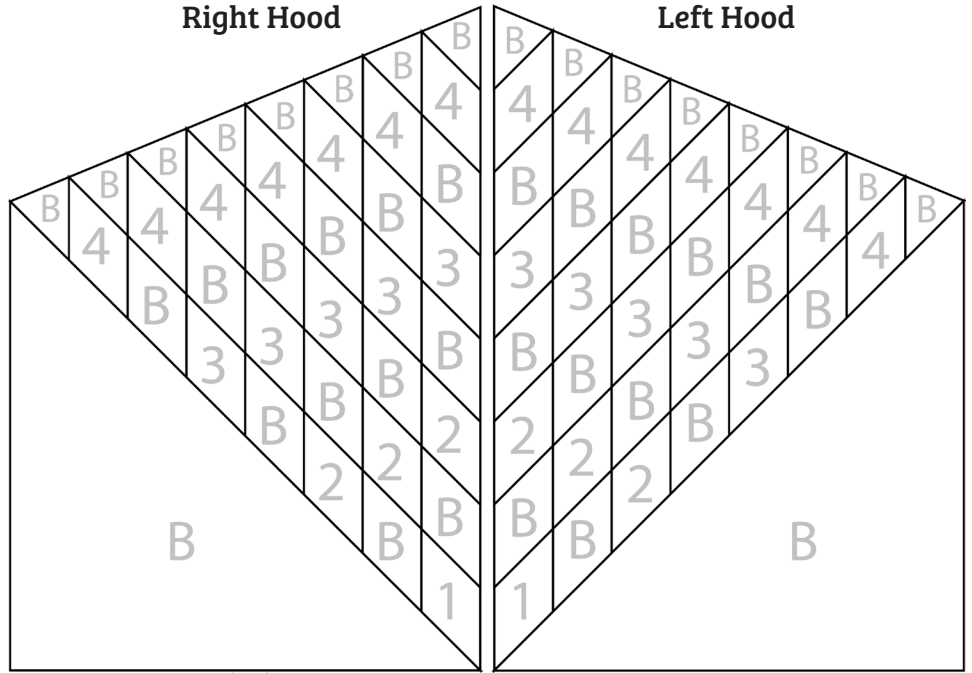

Lone Star Quilted Elements Coloring Sheet

Right Hood

Left Hood

Collar

Right Coat Front

Left Coat Front

Lone Star Quilted Elements Coloring Sheet

©2024 Crinkle Dreams www.crinkledreams.com

Right & Left Sleeve

Color Key:

Fabric Choices:

1: _____
2: _____
3: _____
4: _____
Background: _____

Coat Back