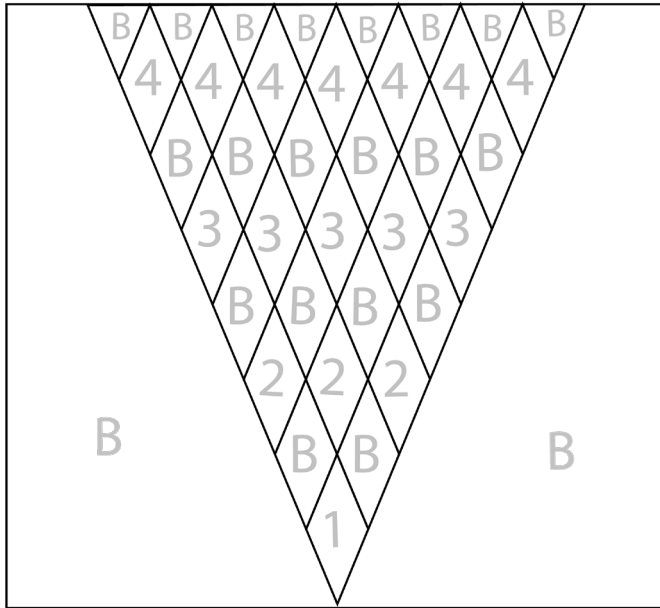

Lone Star Quilted Elements Coloring Sheet

Right Hood

Left Hood

Collar

Right Coat Front

Left Coat Front

Lone Star Quilted Elements Coloring Sheet

©2024 Crinkle Dreams www.crinkledreams.com

Right & Left Sleeve

Color Key:

Fabric Choices:

1: _____
2: _____
3: _____
4: _____
Background: _____

Coat Back